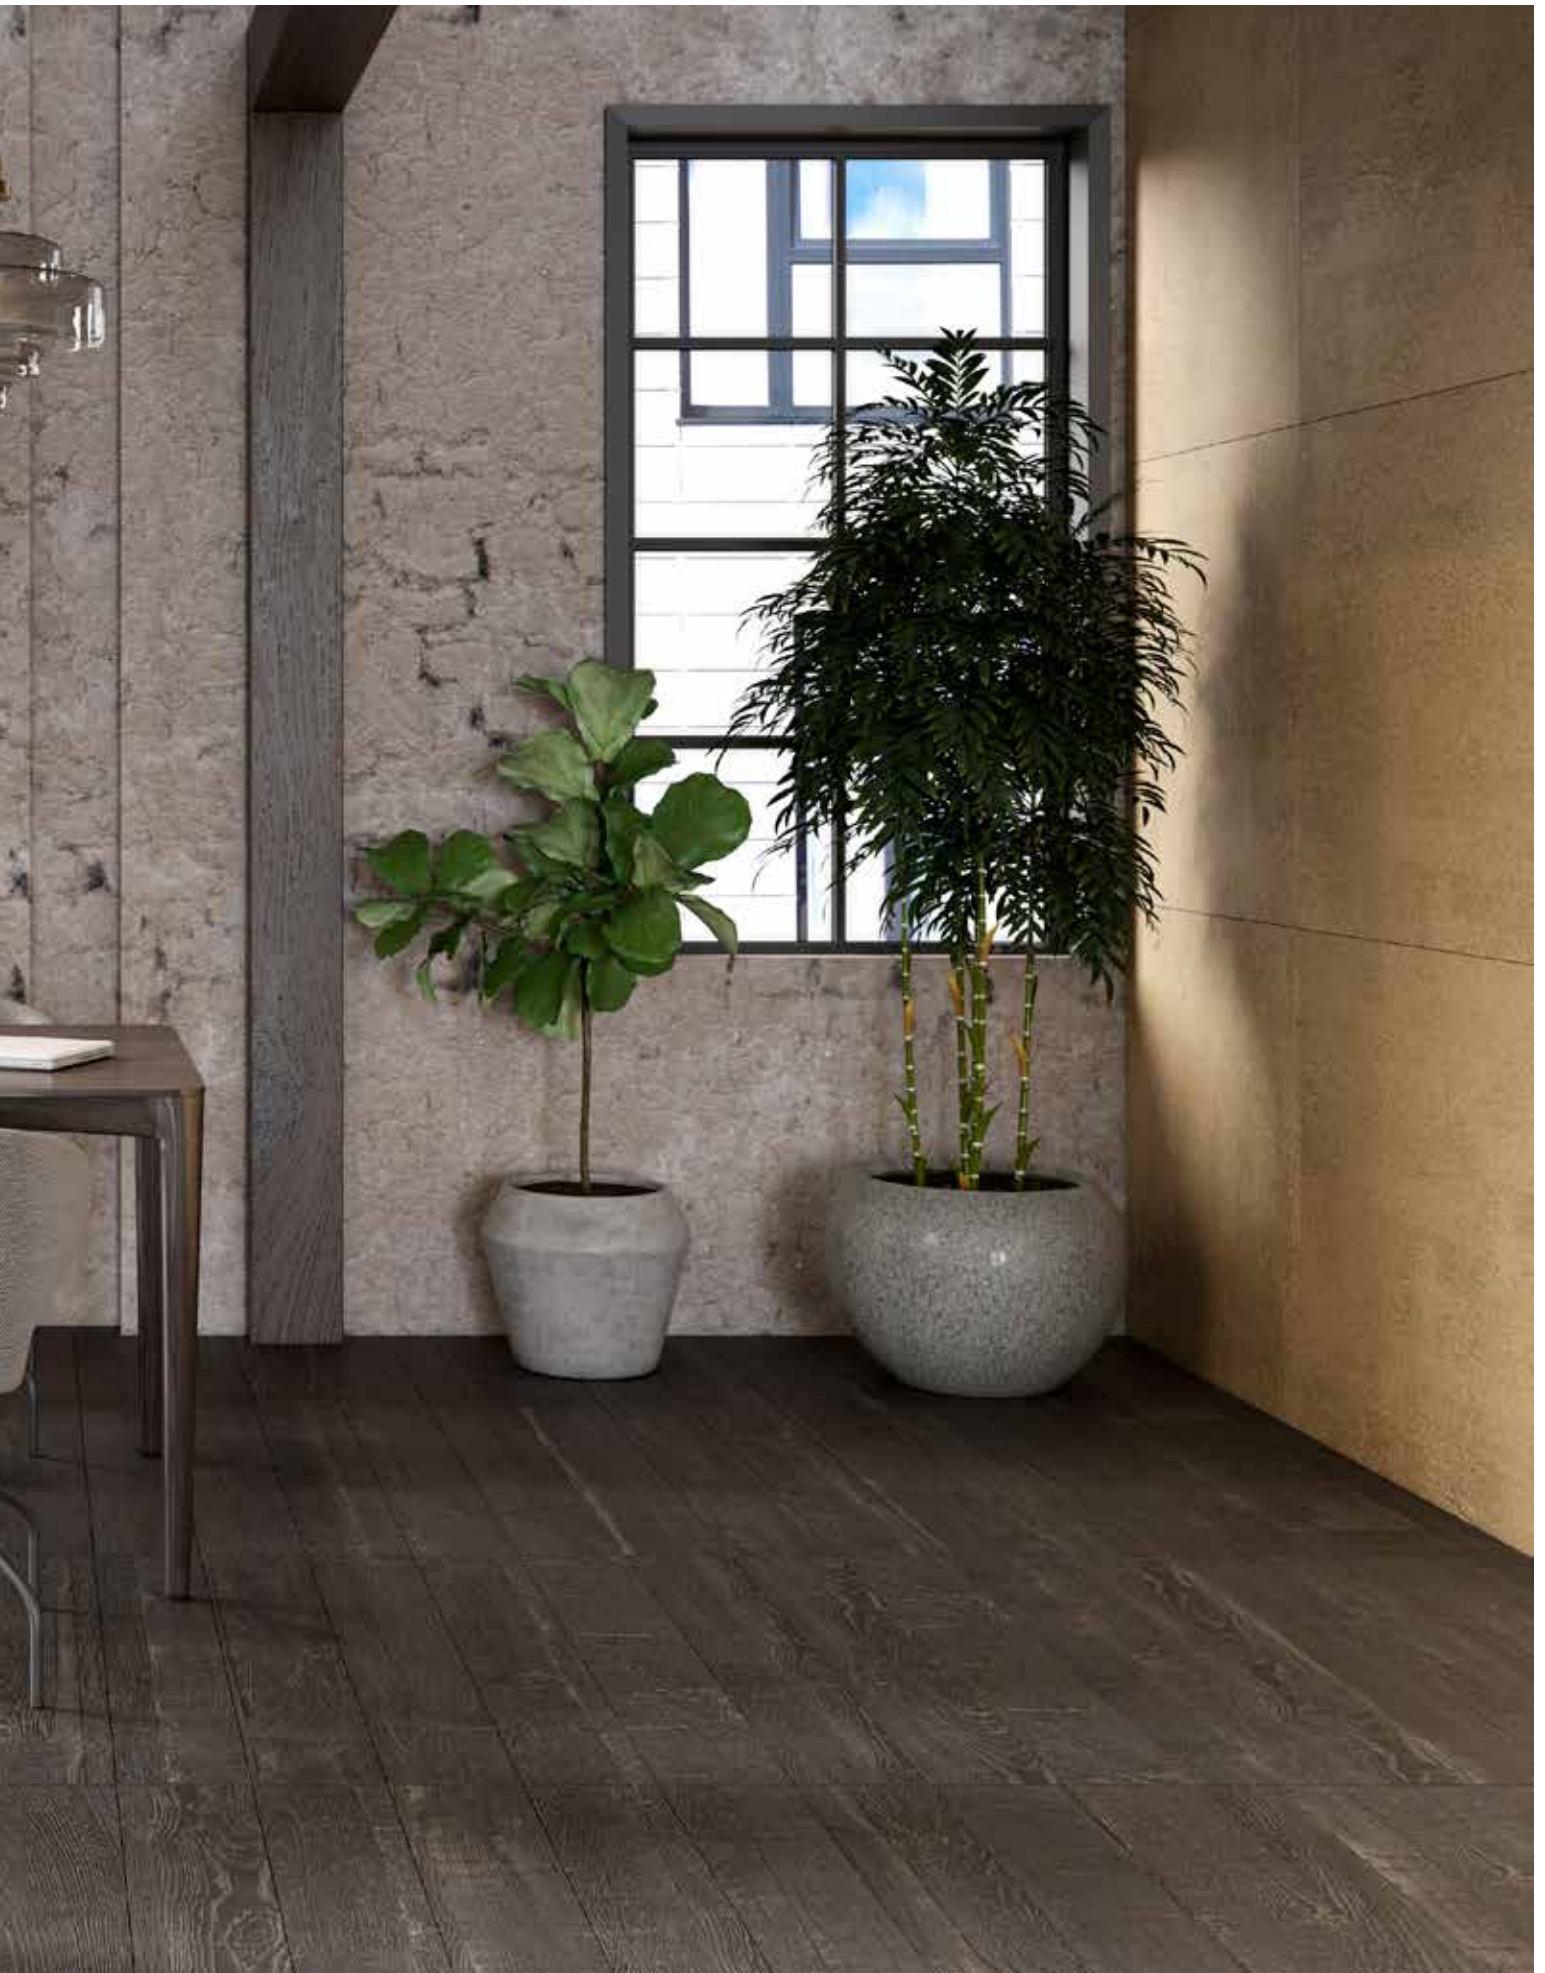

Floor: Pinus Espresso Natural 16x99,55 cm Wall: Omega Gold 89,46x89,46cm